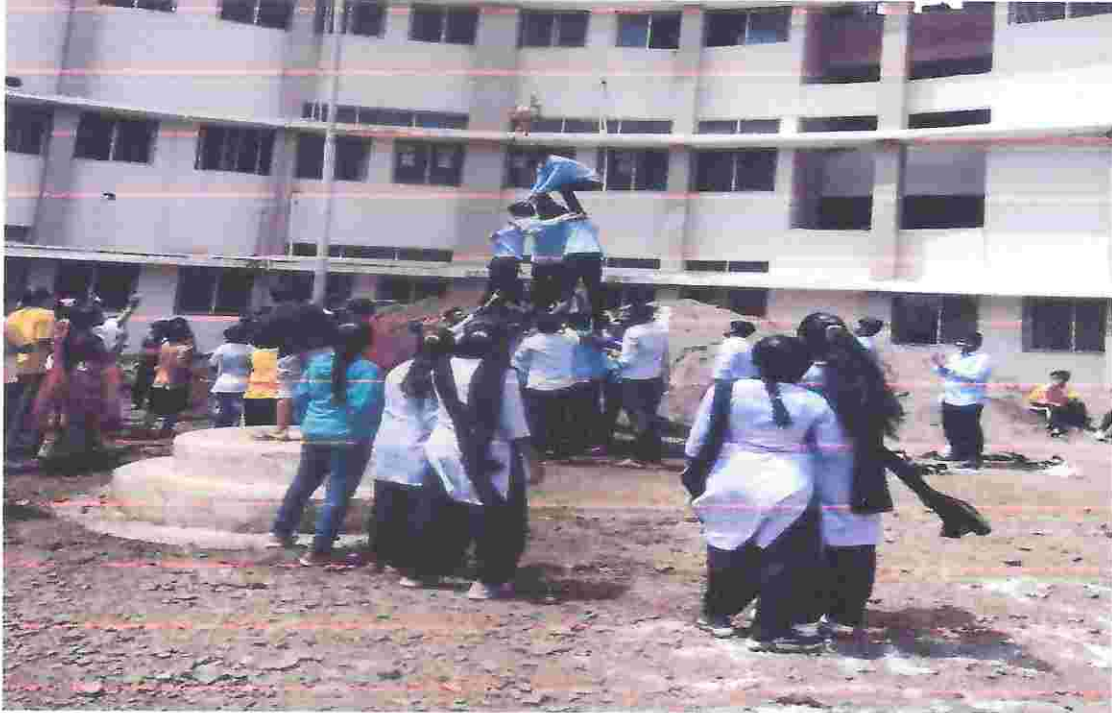

Matoshri Shaikshanik Pratishthan's

RAJIV GANDHI COLLEGE OF ENGINEERING

Recognised by Govt. of Maharashtra, Approved by AICTE & to Savitribai Phule Pune University/MSBTE, Mumbai.
Vitthalnagar, Kokate Vasti, Karjule Harya, (Takali Dhokeshwar) Nagar Kalyan Highway, Tal. Parner, Dist. Ahmednagar, Pin-414304.
Phone : 8975578687, 8975178687, 7447275353 Visit us at : www.rgcoe.org / email : rajivgandhi.iot@gmail.com

Dahi Handi Celebration-

IQAC In-charge
Rajiv Gandhi College of Engineering
Karjule Harya, Tal. Parner
Dist. Ahmednagar-414304

Principal
R G COE, Karjule Harya.